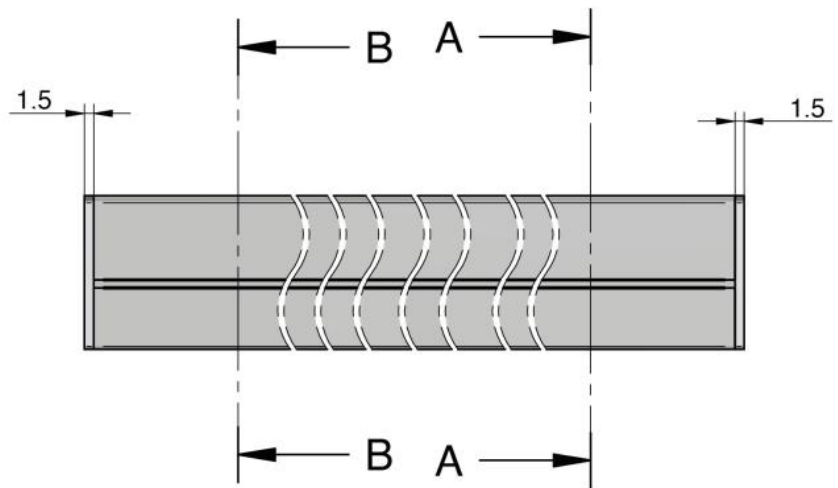

61.46021.24

Profile Atrium with clip-on cover for fixed glazing

Material: aluminium
Finish: inox effect
Mounting: glass/wall
Glass thickness: 8 / 8.76 / 10 mm
Sales unit (SU): m
Unit package: 1.00
Shape: square
Measures: 6040 mm
Bar length (L): custom-made

2-part, simple and quick assembly with 2 seals, please order seals separately

COUPE A-A

COUPE B-B