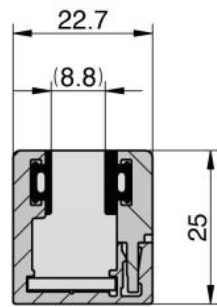

61.46021.24

Profile Atrium with clip-on cover for fixed glazing

Material: aluminium
Finish: inox effect
Mounting: glass/wall
Glass thickness: 8 / 8.76 / 10 mm
Sales unit (SU): m
Unit package: 1.00
Shape: square
Measures: 6040 mm
Bar length (L): custom-made

2-part, simple and quick assembly with 2 seals, please order seals separately

COUPE A-A

COUPE B-B