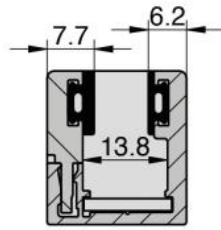

61.46021.24

Profile Atrium with clip-on cover for fixed glazing

Material: aluminium
Finish: inox effect
Mounting: glass/wall
Glass thickness: 8 / 8.76 / 10 mm
Sales unit (SU): m
Unit package: 1.00
Shape: square
Measures: 6040 mm
Bar length (L): custom-made

2-part, simple and quick assembly with 2 seals, please order seals separately

COUPE A-A

COUPE B-B