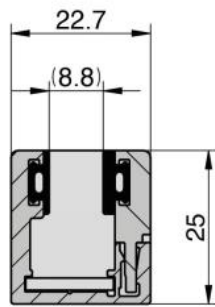

61.46021.26

Profile Atrium with clip-on cover for fixed glazing

Material: aluminium
Finish: black anodized
Mounting: glass/wall
Glass thickness: 8 / 8.76 / 10 mm
Sales unit (SU): m
Unit package: 1.00
Shape: square
Measures: 6040 mm
Bar length (L): custom-made

2-part, simple and quick assembly with 2 seals, please order seals separately

COUPE A-A

COUPE B-B