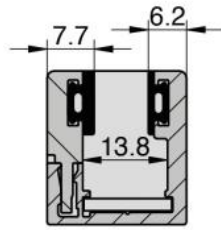

61.46021.26

Profile Atrium with clip-on cover for fixed glazing

Material: aluminium
Finish: black anodized
Mounting: glass/wall
Glass thickness: 8 / 8.76 / 10 mm
Sales unit (SU): m
Unit package: 1.00
Shape: square
Measures: 6040 mm
Bar length (L): custom-made

2-part, simple and quick assembly with 2 seals, please order seals separately

COUPE A-A

COUPE B-B