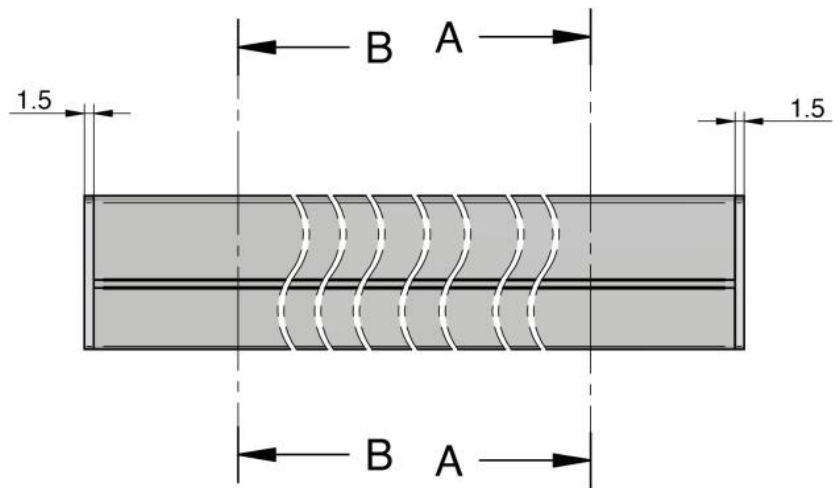

61.46021.26

Profile Atrium with clip-on cover for fixed glazing

Material: aluminium
Finish: black anodized
Mounting: glass/wall
Glass thickness: 8 / 8.76 / 10 mm
Sales unit (SU): m
Unit package: 1.00
Shape: square
Measures: 6040 mm
Bar length (L): custom-made

2-part, simple and quick assembly with 2 seals, please order seals separately

COUPE A-A

COUPE B-B