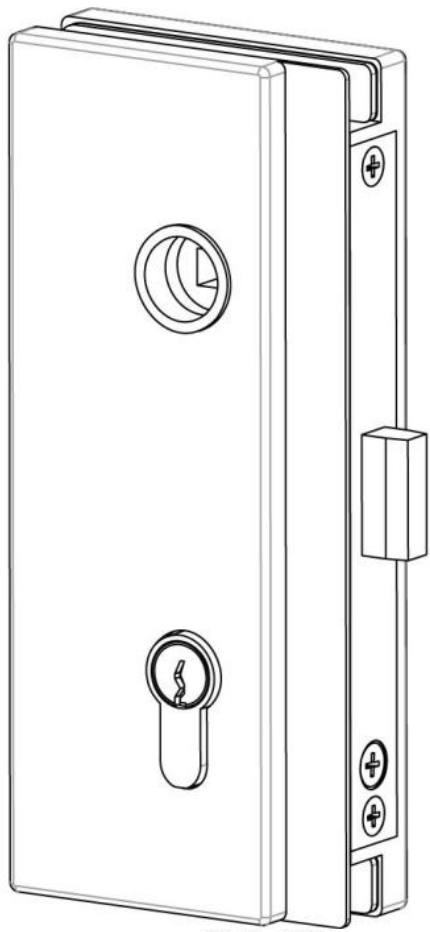

### Magnetica - Vertical lock key-key with magnetic latch for jamb doors

Material: aluminium  
Finish: chrome effect  
Mounting: DIN right  
Glass thickness: 10 - 12 mm  
Sales unit (SU): St  
Unit package: 1.00  
Glass processing: Notch

Drücker nicht mitgeliefert, müssen separat bestellt werden

80 [3 1/8"]

R 8 [5/16"]

73 [2 7/8"]

185 [7 1/4"]

162 [6 3/8"]

26 [1"]

79,5 [3 1/8"]