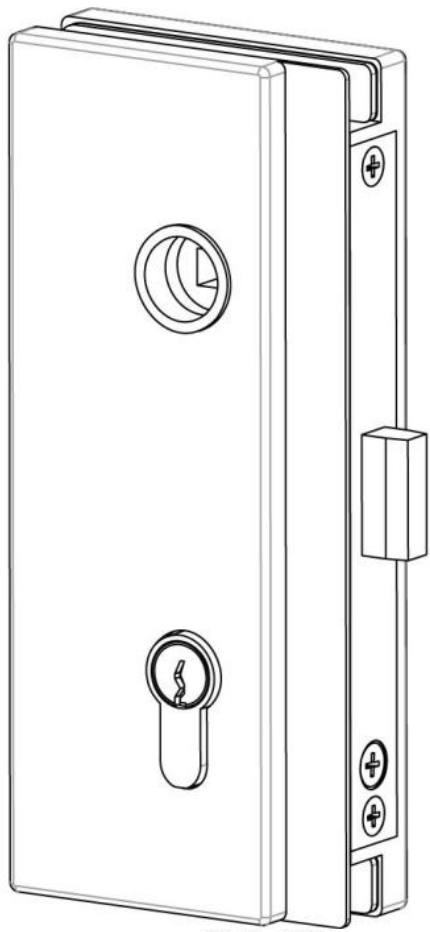

### Magnetica - Vertical lock key-key with magnetic latch for jamb doors

Material: aluminium  
Finish: natural anodized EV1  
Mounting: DIN right  
Glass thickness: 10 - 12 mm  
Sales unit (SU): St  
Unit package: 1.00  
Glass processing: Notch

Drücker nicht mitgeliefert, müssen separat bestellt werden

80 [3 1/8"]

R 8 [5/16"]

73 [2 7/8"]

185 [7 1/4"]

162 [6 3/8"]

26 [1"]

79,5 [3 1/8"]