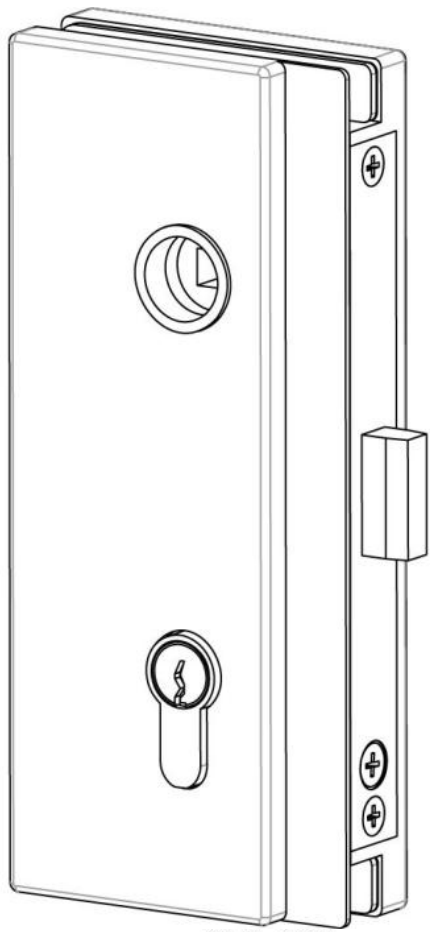

### Magnetica - Vertical lock key-key with magnetic latch for jamb doors

Material: aluminium  
Finish: inox effect  
Mounting: DIN right  
Glass thickness: 10 - 12 mm  
Sales unit (SU): St  
Unit package: 1.00  
Glass processing: Notch

Drücker nicht mitgeliefert, müssen separat bestellt werden

80 [3 1/8"]

R 8 [5/16"]

73 [2 7/8"]

185 [7 1/4"]

162 [6 3/8"]

26 [1"]

79,5 [3 1/8"]