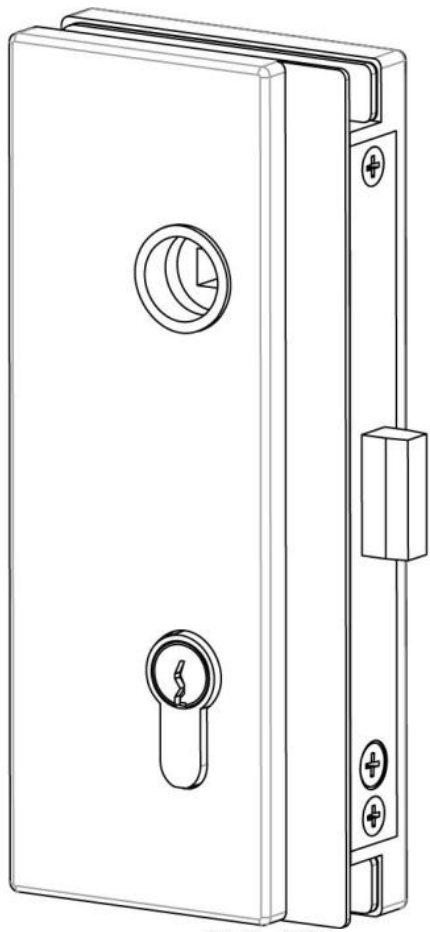

31.88002.27

Magnetica - Vertical lock key-key with magnetic latch for jamb doors

Material: aluminium
Finish: BlackLine RAL 9005 matt
Mounting: DIN right
Glass thickness: 10 - 12 mm
Sales unit (SU): St
Unit package: 1.00
Glass processing: Notch

Drücker nicht mitgeliefert, müssen separat bestellt werden

80 [3 1/8"]

R 8 [5/16"]

73 [2 7/8"]

185 [7 1/4"]

162 [6 3/8"]

26 [1"]

79,5 [3 1/8"]