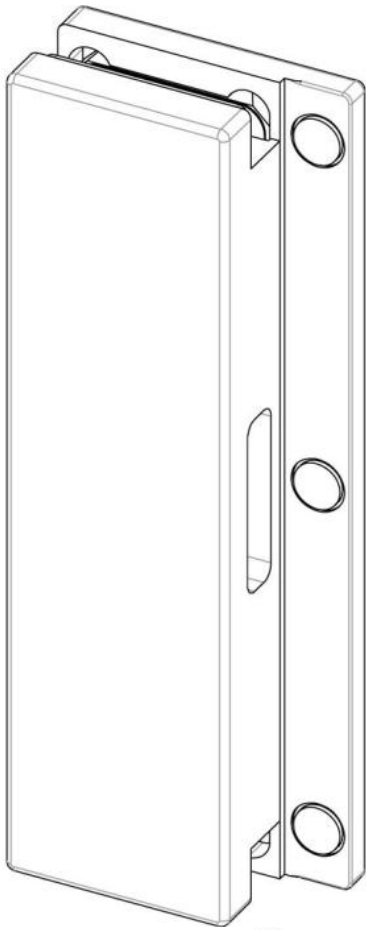

### Magnetica - Magnetic vertical lock keeper for jamb doors

Material: aluminium  
Finish: chrome effect  
Mounting: DIN right  
Glass thickness: 10 - 12 mm  
Sales unit (SU): St  
Unit package: 1.00  
Glass processing: Notch

passend zu Schloss 31.88001.xx

43

R 8 [5/16"]

[1 11/16"]

185 [7 1/4"]

162 [6 3/8"]