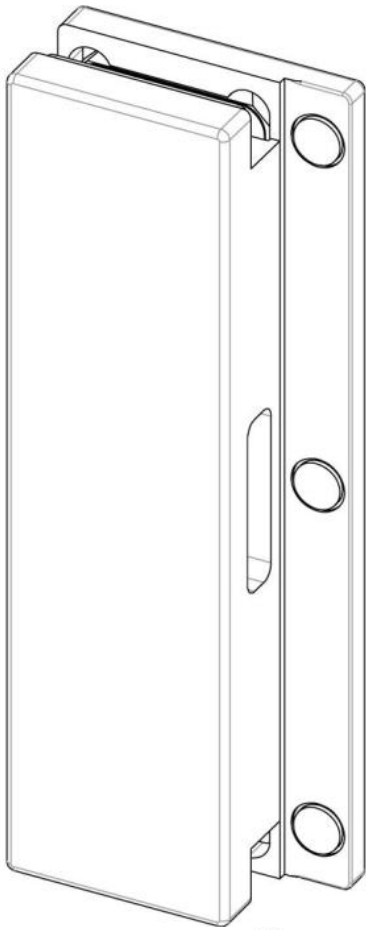

31.88004.22

Magnetica - Magnetic vertical lock keeper for jamb doors

Material: aluminium
Finish: natural anodized EV1
Mounting: DIN right
Glass thickness: 10 - 12 mm
Sales unit (SU): St
Unit package: 1.00
Glass processing: Notch

passend zu Schloss 31.88001.xx

43

R 8 [5/16"]

[1 11/16"]

185 [7 1/4"]

162 [6 3/8"]