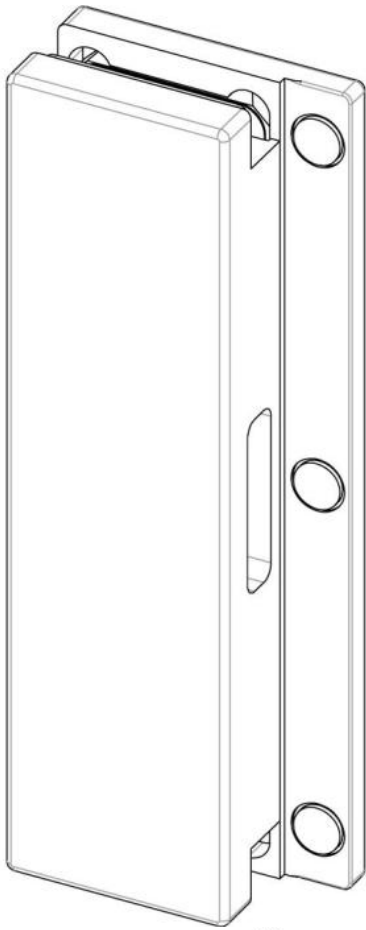

## 31.88004.24

### Magnetica - Magnetic vertical lock keeper for jamb doors

Material: aluminium  
Finish: inox effect  
Mounting: DIN right  
Glass thickness: 10 - 12 mm  
Sales unit (SU): St  
Unit package: 1.00  
Glass processing: Notch

passend zu Schloss 31.88001.xx

43

R 8 [5/16"]

[1 11/16"]

185 [7 1/4"]

162 [6 3/8"]