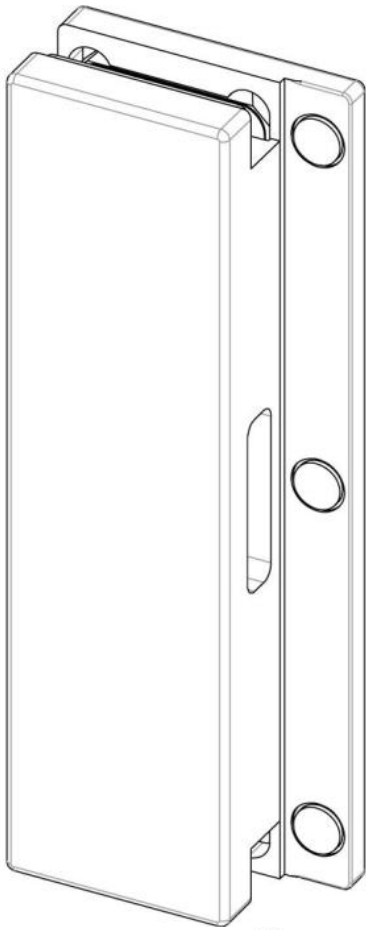

### Magnetica - Magnetic vertical lock keeper for jamb doors

Material: aluminium  
Finish: BlackLine RAL 9005 matt  
Mounting: DIN right  
Glass thickness: 10 - 12 mm  
Sales unit (SU): St  
Unit package: 1.00  
Glass processing: Notch

passend zu Schloss 31.88001.xx

43

R 8 [5/16"]

[1 11/16"]

185 [7 1/4"]

162 [6 3/8"]