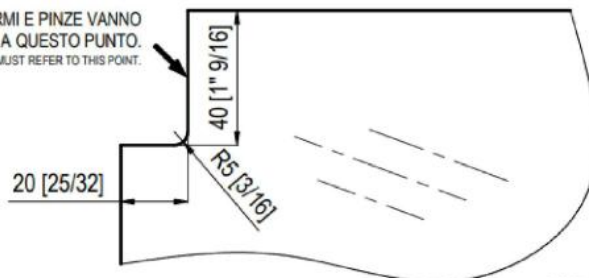

## 31.87025.24

Connection insert for fixed glass for Fluido+ 70 und 110

Material: aluminium  
Finish: inox effect  
Sales unit (SU): St  
Unit package: 1.00

WARNING

CON PORTA IN CHIUSURA/APERTURA CONTRO IL MURO, E' NECESSARIO  
TAGLIARE IL VETRO COME DA DISEGNO. (PER B110EP 74 - B110EP76 - B110EP77)  
WITH DOOR CLOSING / OPENING AGAINST THE WALL, IT IS NECESSARY TO CUT THE GLASS AS PER DRAWING  
(ONLY B150EP 74 - B150EP76 - B150EP77)

LE POSIZIONI DI FERMI E PINZE VANNO  
RIFERITE A QUESTO PUNTO.  
THE POSITIONS OF STOP AND CLAMPS MUST REFER TO THIS POINT.

OPZIONALE  
OPTIONAL

Sonder Ausschnitt bei Nischen Schliessung gegen Wand in  
Verbindung mit 31.87023.xx , 31.87024.xx und 31.87045!