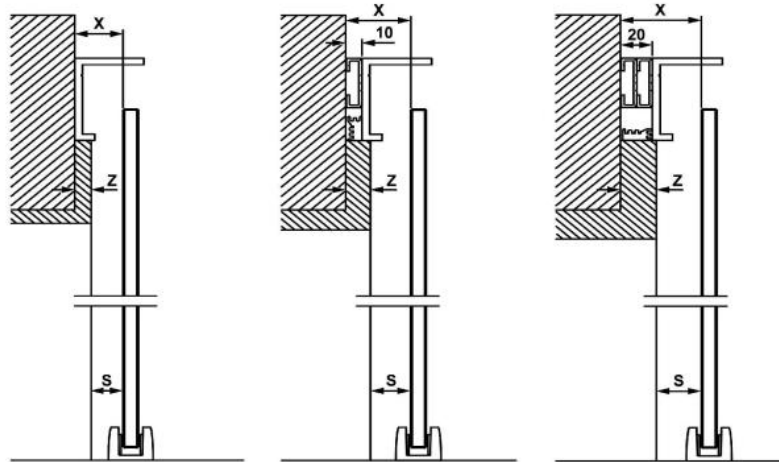

18.60750.24

Portavant M 50, M 80 & G 120, Distanzprofil

Material: aluminium
Finish: inox effect
Sales unit (SU): St
Unit package: 1.00
Shape: square
Measures: 1996 x 39 x 10 mm
Carrying capacity: 60 - 120 kg/set

Z =	0 - 13 mm	14 - 23 mm	24 - 33 mm
	0 x	1 x	2 x
	0 x	1 x	1 x
X =	21 mm	31 mm	41 mm

* optional

$S = X - Z \geq 8 \text{ mm}$

Legende:

S = Spaltmaß

X = Wandabstand bis Glaskante

Z = Zargenstärke