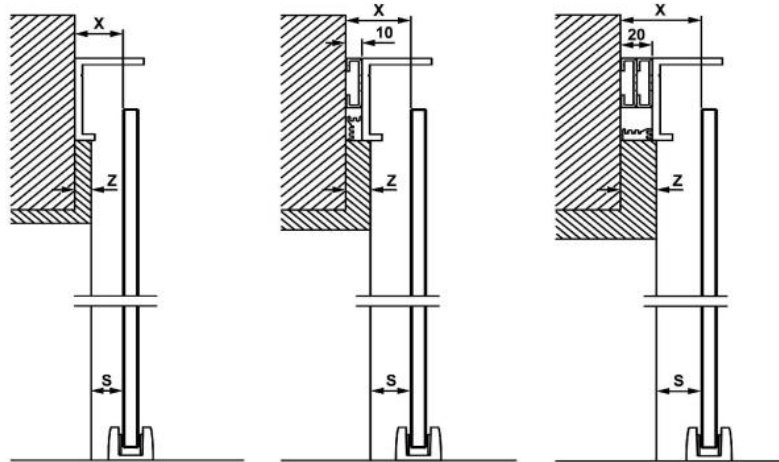

18.60751.24

Portavant M 50, M 80 & G 120, Distanzprofil

Material: aluminium
Finish: inox effect
Sales unit (SU): St
Unit package: 1.00
Shape: square
Measures: 2996 x 39 x 10 mm
Carrying capacity: 60 - 120 kg/set

Z =	0 - 13 mm	14 - 23 mm	24 - 33 mm
	0 x	1 x	2 x
	0 x	1 x	1 x
X =	21 mm	31 mm	41 mm

* optional

$S = X - Z \geq 8 \text{ mm}$

Legende:

S = Spaltmaß

X = Wandabstand bis Glaskante

Z = Zargenstärke