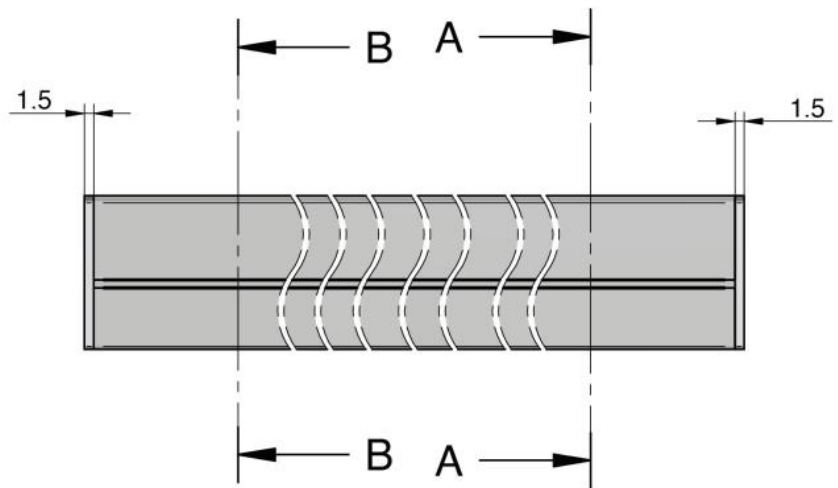

### Profile Atrium with clip-on cover for fixed glazing

Material: aluminium  
Finish: brushed brass effect PVD  
Mounting: glass/wall  
Glass thickness: 8 / 8.76 / 10 mm  
Sales unit (SU): m  
Unit package: 1.00  
Shape: square  
Measures: 6040 mm  
Bar length (L): custom-made

2-part, simple and quick assembly with 2 seals, please order seals separately

COUPE A-A

COUPE B-B