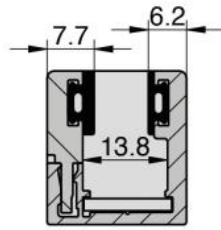

61.46021.61

Profile Atrium with clip-on cover for fixed glazing

Material: aluminium
Finish: chrome polished
Mounting: glass/wall
Glass thickness: 8 / 8.76 / 10 mm
Sales unit (SU): m
Unit package: 1.00
Shape: square
Measures: 6040 mm
Bar length (L): custom-made

2-part, simple and quick assembly with 2 seals, please order seals separately

COUPE A-A

COUPE B-B