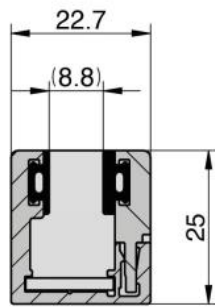

61.46021.61

Profile Atrium with clip-on cover for fixed glazing

Material: aluminium
Finish: chrome polished
Mounting: glass/wall
Glass thickness: 8 / 8.76 / 10 mm
Sales unit (SU): m
Unit package: 1.00
Shape: square
Measures: 6040 mm
Bar length (L): custom-made

2-part, simple and quick assembly with 2 seals, please order seals separately

COUPE A-A

COUPE B-B