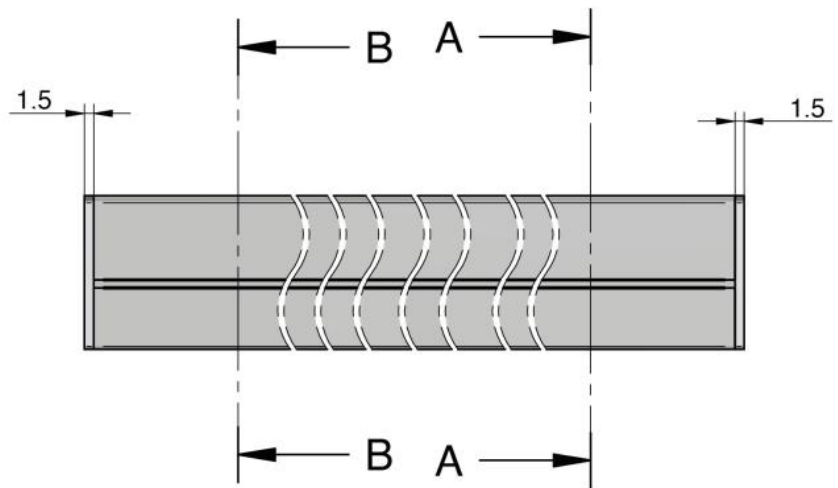

61.46021.61

Profile Atrium with clip-on cover for fixed glazing

Material: aluminium
Finish: chrome polished
Mounting: glass/wall
Glass thickness: 8 / 8.76 / 10 mm
Sales unit (SU): m
Unit package: 1.00
Shape: square
Measures: 6040 mm
Bar length (L): custom-made

2-part, simple and quick assembly with 2 seals, please order seals separately

COUPE A-A

COUPE B-B