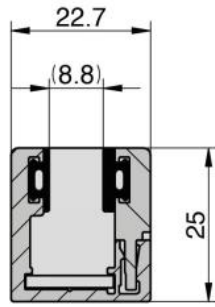

61.46022.01

End piece for profile Atrium

Material: brass
Finish: chrome polished
Mounting: left
Sales unit (SU): St
Unit package: 1.00
Measures: 25 x 22,7 mm

Endstück A - A Links

COUPE A-A