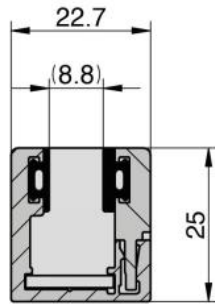

61.46022.02

End piece for profile Atrium

Material: brass
Finish: matt velour
Mounting: left
Sales unit (SU): St
Unit package: 1.00
Measures: 25 x 22,7 mm

Endstück A - A Links

COUPE A-A