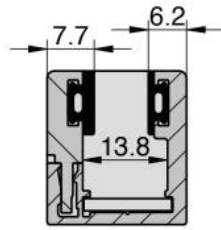

61.46023.01

End piece for profile Atrium

Material: brass
Finish: chrome polished
Mounting: right
Sales unit (SU): St
Unit package: 1.00
Measures: 25 x 22,7 mm

Endstück B - B Links

COUPE B-B