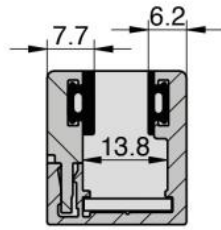

61.46023.02

End piece for profile Atrium

Material: brass
Finish: matt velour
Mounting: right
Sales unit (SU): St
Unit package: 1.00
Measures: 25 x 22,7 mm

Endstück B - B Links

COUPE B-B