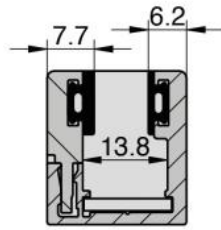

### End piece for profile Atrium

Material: brass  
Finish: inox effect  
Mounting: right  
Sales unit (SU): St  
Unit package: 1.00  
Measures: 25 x 22,7 mm

Endstück B - B Links

COUPE B-B