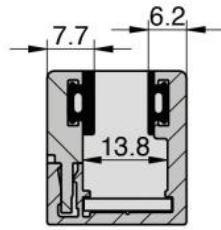

### End piece for profile Atrium

Material: brass  
Finish: black  
Mounting: right  
Sales unit (SU): St  
Unit package: 1.00  
Measures: 25 x 22,7 mm

Endstück B - B Links

COUPE B-B