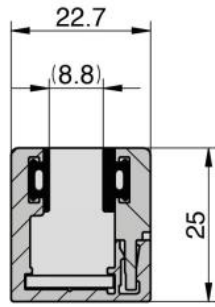

61.46022.07

End piece for profile Atrium

Material: brass
Finish: black
Mounting: left
Sales unit (SU): St
Unit package: 1.00
Measures: 25 x 22,7 mm

Endstück A - A Links

COUPE A-A