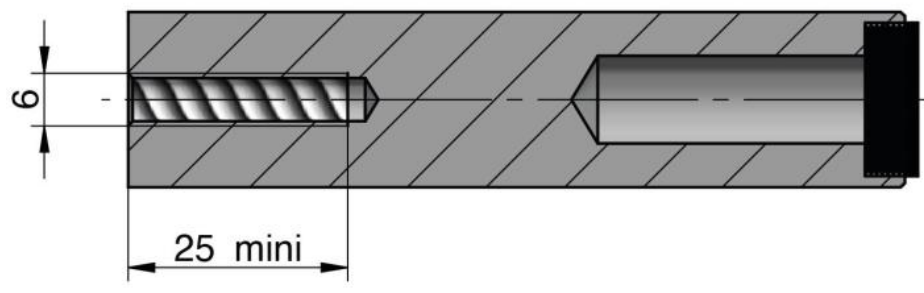

### Door stop

Material: brass  
Finish: chrome polished  
Mounting: wall assembly  
Sales unit (SU): St  
Unit package: 1.00  
Shape: round  
Measures: Ø 20 mm, L = 90 mm  
Thread: M4

Front piece made of black rubber