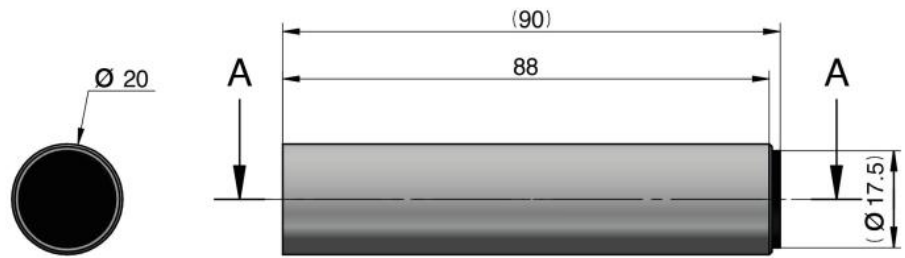

### Door stop

Material: brass  
Finish: chrome polished  
Mounting: wall assembly  
Sales unit (SU): St  
Unit package: 1.00  
Shape: round  
Measures: Ø 20 mm, L = 90 mm  
Thread: M4

Front piece made of black rubber