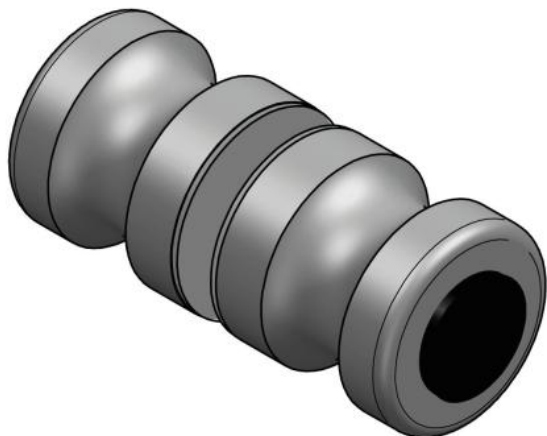

59.56303.07

Glass doorknob series 56, with stop buffer on one side

Material: brass
Finish: BlackLine RAL 9005 matt
Mounting: glass assembly (pair)
Glass thickness: 6 - 10 mm
Sales unit (SU): Pr
Unit package: 1.00
Shape: hourglass shape
Measures: Ø 30 mm
Measure A: 30 mm
Measure B: 30 mm
Glass processing: Glass drill hole : Ø10 mm
Thread: M6

incl. rubber seals

COUPE A-A