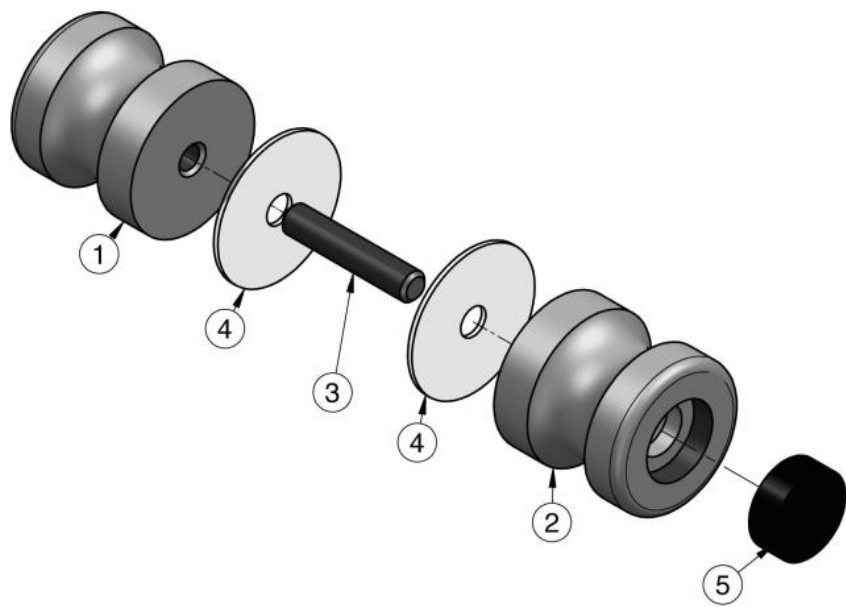

59.56303.07

Glass doorknob series 56, with stop buffer on one side

Material: brass
Finish: BlackLine RAL 9005 matt
Mounting: glass assembly (pair)
Glass thickness: 6 - 10 mm
Sales unit (SU): Pr
Unit package: 1.00
Shape: hourglass shape
Measures: Ø 30 mm
Measure A: 30 mm
Measure B: 30 mm
Glass processing: Glass drill hole : Ø10 mm
Thread: M6

incl. rubber seals

COUPE A-A