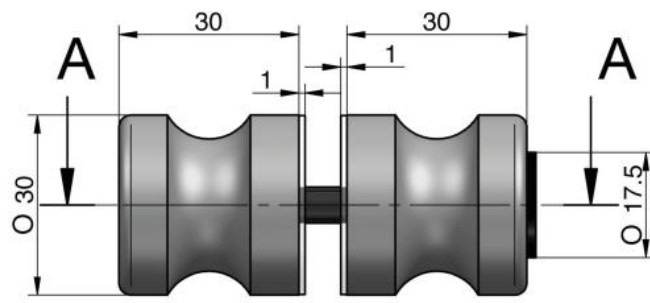

59.56303.07

Glass doorknob series 56, with stop buffer on one side

Material: brass
Finish: BlackLine RAL 9005 matt
Mounting: glass assembly (pair)
Glass thickness: 6 - 10 mm
Sales unit (SU): Pr
Unit package: 1.00
Shape: hourglass shape
Measures: Ø 30 mm
Measure A: 30 mm
Measure B: 30 mm
Glass processing: Glass drill hole : Ø10 mm
Thread: M6

incl. rubber seals

COUPE A-A