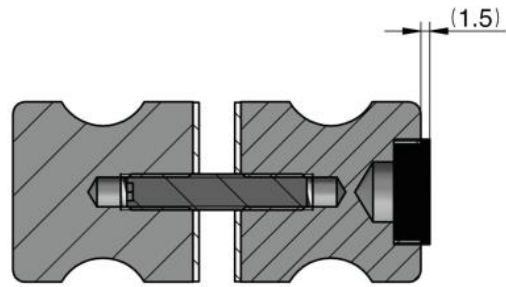

59.56303.07

Glass doorknob series 56, with stop buffer on one side

Material: brass
Finish: BlackLine RAL 9005 matt
Mounting: glass assembly (pair)
Glass thickness: 6 - 10 mm
Sales unit (SU): Pr
Unit package: 1.00
Shape: hourglass shape
Measures: Ø 30 mm
Measure A: 30 mm
Measure B: 30 mm
Glass processing: Glass drill hole : Ø10 mm
Thread: M6

incl. rubber seals

COUPE A-A