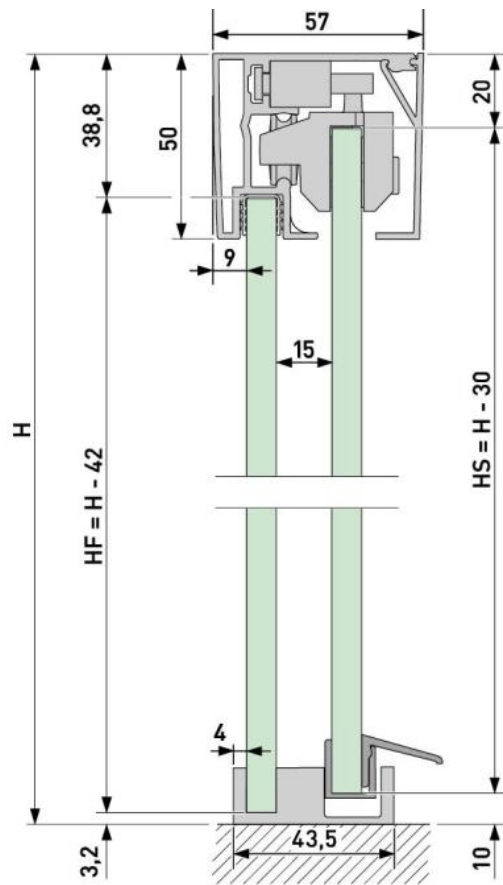

18.70002.27

Aquant 40, complete set corner shower, double-leaf, with corner entry, 2 x Comfort Stop and Perfect Close

Material: aluminium
Finish: black anodized
Mounting: wall assembly
Glass thickness: 8 mm
Sales unit (SU): St
Unit package: 1.00
Shape: square
Measures: 950 mm
Carrying capacity: 20 kg/set

contains: 2 x profile set, 2 x accessory set door leaf 20 kg, 2 x accessory set assembly, 1 x accessory set corner piece, incl. damping / self-closing system on both sides, without knob. Transparent floor guide and water deflector