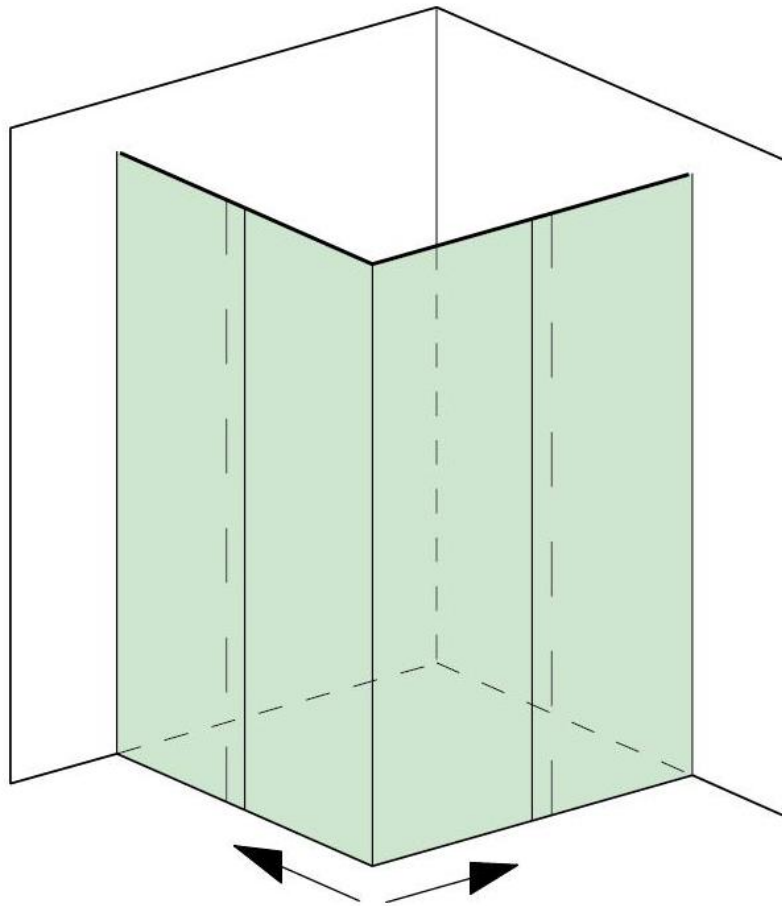

18.70002.27

Aquant 40, complete set corner shower, double-leaf, with corner entry, 2 x Comfort Stop and Perfect Close

Material: aluminium
Finish: black anodized
Mounting: wall assembly
Glass thickness: 8 mm
Sales unit (SU): St
Unit package: 1.00
Shape: square
Measures: 950 mm
Carrying capacity: 20 kg/set

contains: 2 x profile set, 2 x accessory set door leaf 20 kg, 2 x accessory set assembly, 1 x accessory set corner piece, incl. damping / self-closing system on both sides, without knob. Transparent floor guide and water deflector