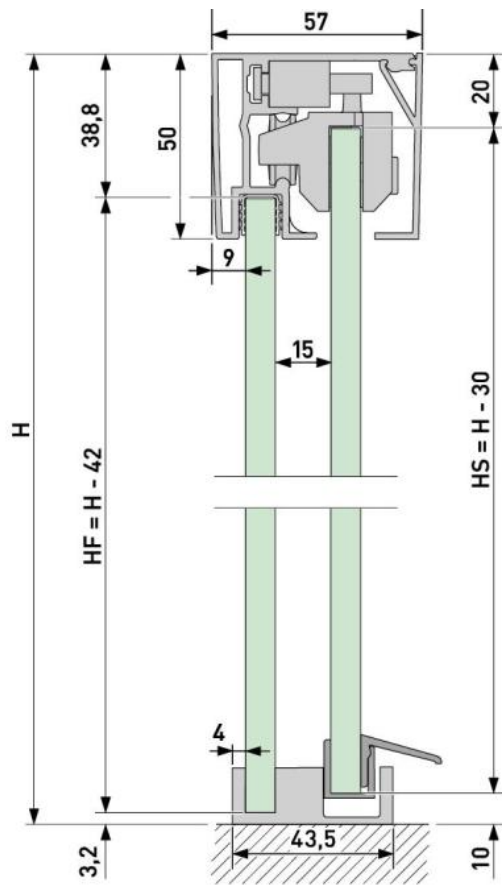

18.70003.27

Aquant 40, complete set corner shower, double-leaf, with corner entry, 2 x Comfort Stop and Perfect Close

Material: aluminium
Finish: black anodized
Mounting: wall assembly
Glass thickness: 8 mm
Sales unit (SU): St
Unit package: 1.00
Shape: square
Measures: 1150 mm
Carrying capacity: 40 kg/set

contains: 2 x profile set, 1 x accessory set door leaf 40 kg, 1 accessory set assembly, 1 x accessory set corner piece, incl. soft-closing / self-closing system on both sides, without knob. Transparent floor guide and water deflector