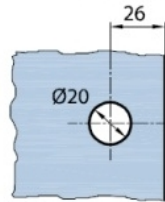

### Flat connector for Wellness series

Material: brass  
Finish: chrome polished  
Mounting: glass/wall 180°  
Glass thickness: 8 mm  
Sales unit (SU): St  
Unit package: 1.00  
Shape: square

Glasbearbeitung // glass machining

Variante 1  
Variation 1

Variante 2  
Variation 2