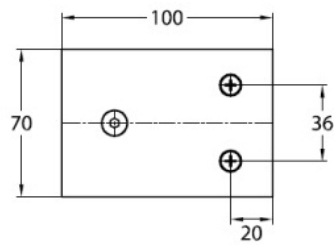

### Flat connector for Wellness series

Material: brass  
Finish: chrome polished  
Mounting: glass/wall 180°  
Glass thickness: 8 mm  
Sales unit (SU): St  
Unit package: 1.00  
Shape: square

Glasbearbeitung // glass machining