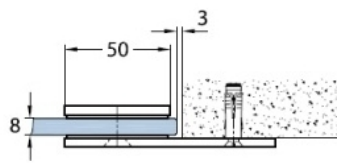

### Flat connector for Wellness series

Material: brass  
Finish: chrome polished  
Mounting: glass/wall 180°  
Glass thickness: 8 mm  
Sales unit (SU): St  
Unit package: 1.00  
Shape: square

Glasbearbeitung // glass machining