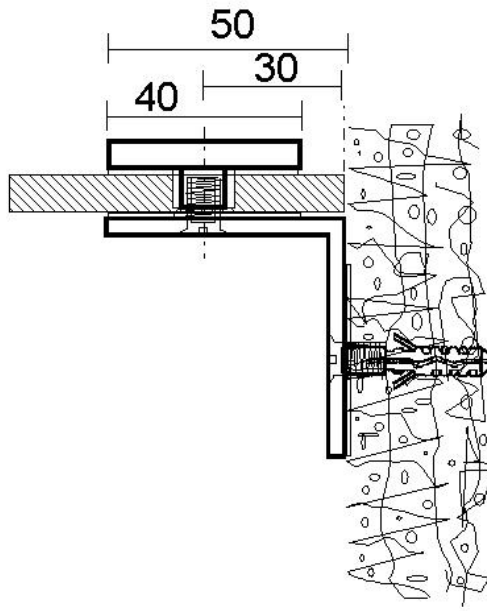

61.62230.01

Winkelverbinder

Material: brass
Finish: chrome polished
Mounting: glass/wall 90°
Glass thickness: 8 / 10 mm
Sales unit (SU): St
Unit package: 1.00
Shape: rounded off
Measures: 40 x 50 mm
Glass processing: Glass drill hole : Ø14 mm

Montageschrauben werden nicht mitgeliefert

$\text{Ø}14$