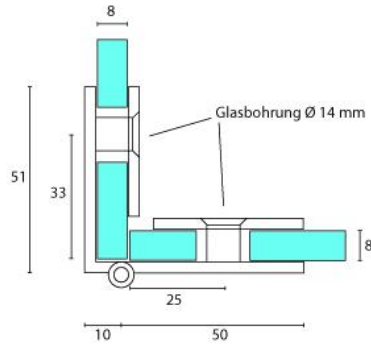

62.34600.02

Vitrinenscharnier

Material: brass
Finish: matt velour
Mounting: glass/glass
Glass thickness: 6 - 8 mm
Sales unit (SU): St
Unit package: 1.00
Shape: square
Glass processing: Notch
Carrying capacity: 15 kg/pair

Winkelmontage, mit je 1 Befestigungsschraube

8 mm Glas / verr 8 mm

6 mm Glas / verr 6 mm