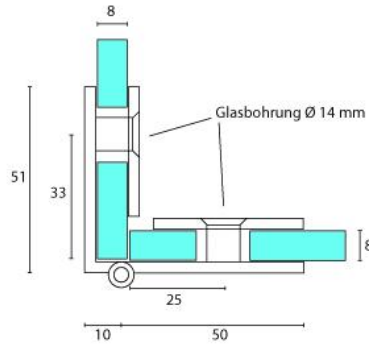

62.34600.03

Vitrinenscharnier

Material: brass
Finish: golden polished
Mounting: glass/glass
Glass thickness: 6 - 8 mm
Sales unit (SU): St
Unit package: 1.00
Shape: square
Glass processing: Notch
Carrying capacity: 15 kg/pair

Winkelmontage, mit je 1 Befestigungsschraube

8 mm Glas / verr 8 mm

6 mm Glas / verr 6 mm