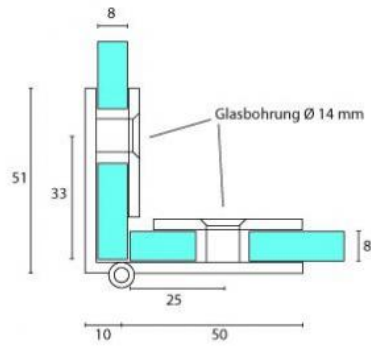

62.34800.02

Vitrinenscharnier

Material: brass
Finish: matt velour
Mounting: glass/glass
Glass thickness: 6 - 8 mm
Sales unit (SU): St
Unit package: 2.00
Shape: round
Glass processing: Notch
Carrying capacity: 10 kg/pair

Winkelmontage, mit je 1 Befestigungsschraube

8 mm Glas / verr 8 mm

6 mm Glas / verr 6 mm