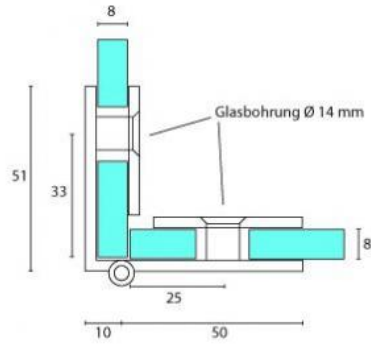

62.34800.03

Vitrinenscharnier

Material: brass
Finish: golden polished
Mounting: glass/glass
Glass thickness: 6 - 8 mm
Sales unit (SU): St
Unit package: 1.00
Shape: round
Glass processing: Notch
Carrying capacity: 10 kg/pair

Winkelmontage, mit je 1 Befestigungsschraube

8 mm Glas / verr 8 mm

6 mm Glas / verr 6 mm