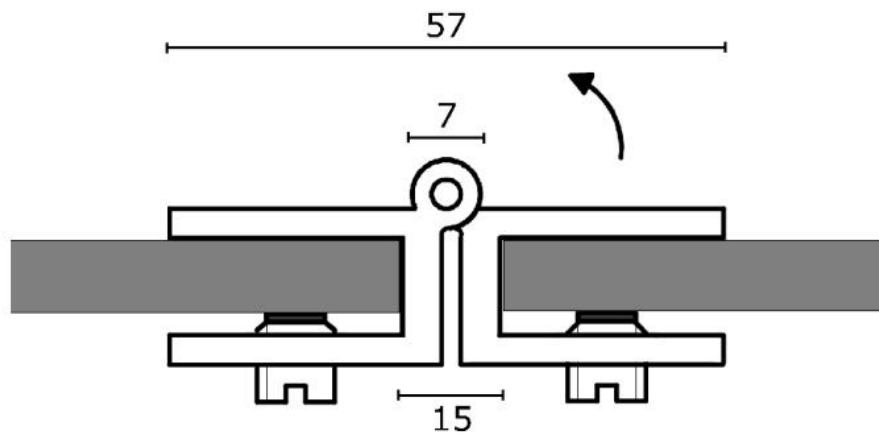

62.16710.03

Vitrinenscharnier

Material: brass
Finish: golden polished
Mounting: glass/glass
Glass thickness: 6 - 8 mm
Sales unit (SU): St
Unit package: 4.00
Shape: square
Carrying capacity: 10 kg/pair

mit 2 Befestigungsschrauben pro Glas

Höhe / hauteur: 25