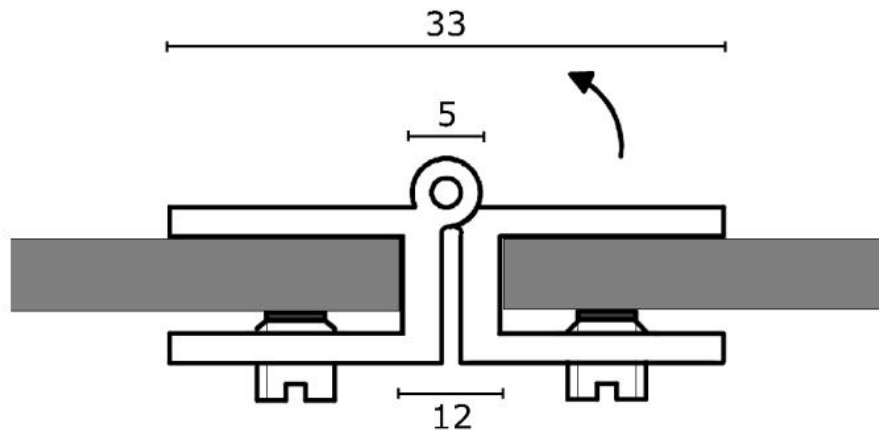

62.16720.01

Vitrinenscharnier

Material: brass
Finish: chrome polished
Mounting: glass/glass
Glass thickness: 6 mm
Sales unit (SU): St
Unit package: 4.00
Shape: square
Carrying capacity: 6 kg/pair

mit 2 Befestigungsschrauben pro Glas

Höhe / hauteur: 25