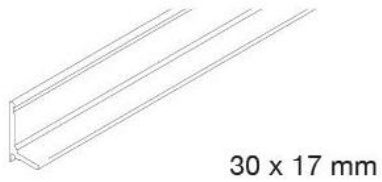

8057.3068.200

Glassfix cover profile, HAWA PORTA 100, for transom sideways

Material: aluminium
Finish: natural anodized EV1
Sales unit (SU): m
Unit package: 1.00
Bar length (L): 2000 mm

L