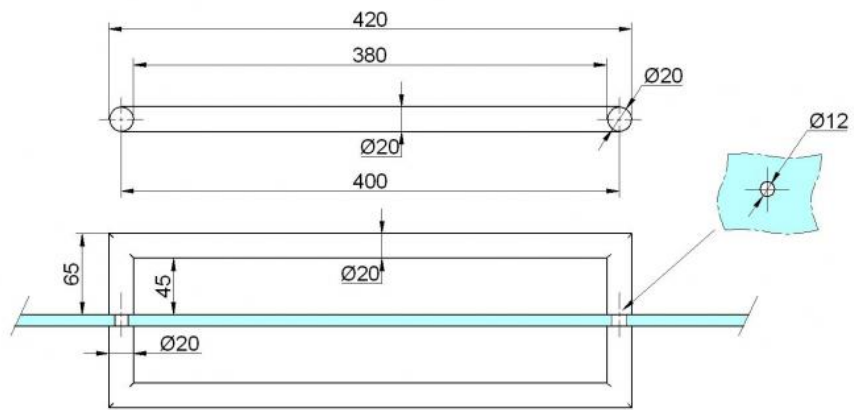

### Pull handle

Material: brass  
Finish: chrome polished  
Mounting: glass assembly (pair)  
Glass thickness: 8 - 12 mm  
Sales unit (SU): Pr  
Unit package: 1.00  
Shape: round  
Measures: Ø 20 mm, L = 420 mm  
Measure A: 420 mm  
Measure B: 400 mm  
Measure C: 45 mm  
Measure D: 20 mm  
Glass processing: Glass drill hole : Ø12 mm  
Thread: M6