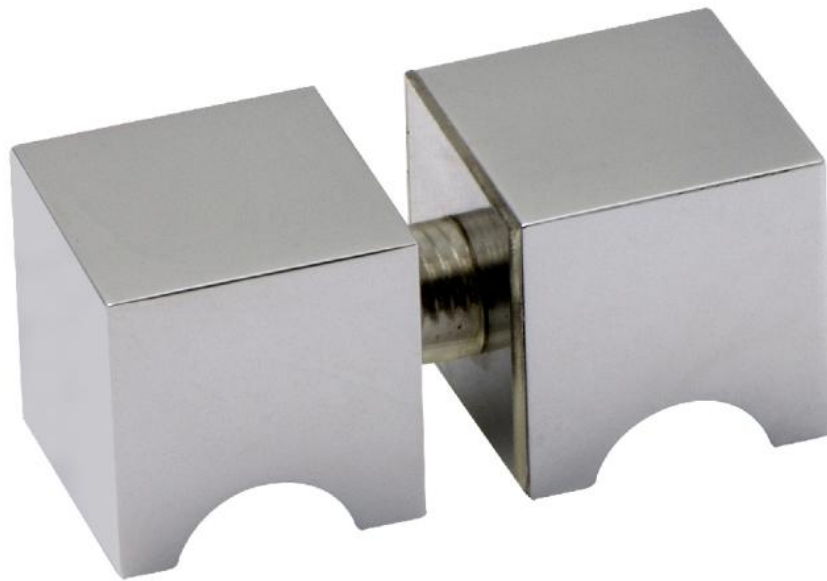

## Duschtürknopf

Material: brass  
Finish: inox effect  
Mounting: glass assembly (pair)  
Glass thickness: 6 - 10 mm  
Sales unit (SU): Pr  
Unit package: 1.00  
Shape: square  
Measures: 25 x 25 mm  
Measure A: 30 mm  
Measure B: 30 mm  
Glass processing: Glass drill hole : Ø10 mm  
Thread: M6

inkl. Gummidichtungen

Ø12