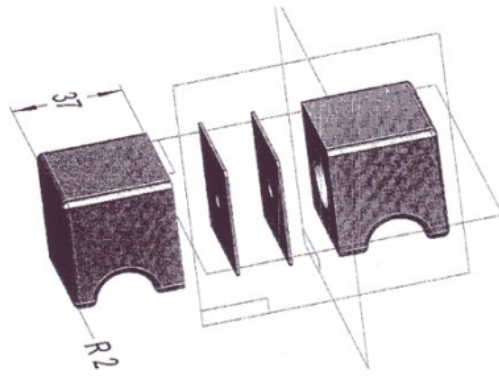

59.49412.04

Duschtürknopf

Material: brass
Finish: inox effect
Mounting: glass assembly (pair)
Glass thickness: 6 - 10 mm
Sales unit (SU): Pr
Unit package: 1.00
Shape: square
Measures: 40 x 40 mm
Measure A: 40 mm
Measure B: 40 mm
Glass processing: Glass drill hole : Ø12 mm
Thread: M6

inkl. Gummidichtungen

Ø12