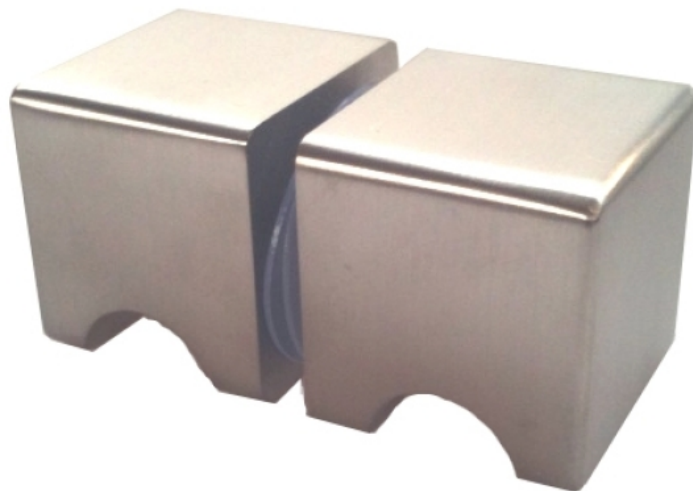

59.49412.04

Duschtürknopf

Material: brass
Finish: inox effect
Mounting: glass assembly (pair)
Glass thickness: 6 - 10 mm
Sales unit (SU): Pr
Unit package: 1.00
Shape: square
Measures: 40 x 40 mm
Measure A: 40 mm
Measure B: 40 mm
Glass processing: Glass drill hole : Ø12 mm
Thread: M6

inkl. Gummidichtungen

Ø12