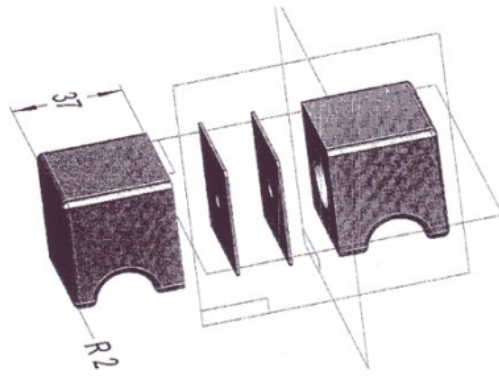

## Duschtürknopf

Material: brass  
Finish: chrome polished  
Mounting: glass assembly (pair)  
Glass thickness: 6 - 10 mm  
Sales unit (SU): Pr  
Unit package: 1.00  
Shape: square  
Measures: 40 x 40 mm  
Glass processing: Glass drill hole : Ø12 mm  
Thread: M6

inkl. Gummidichtungen

**Ø12**