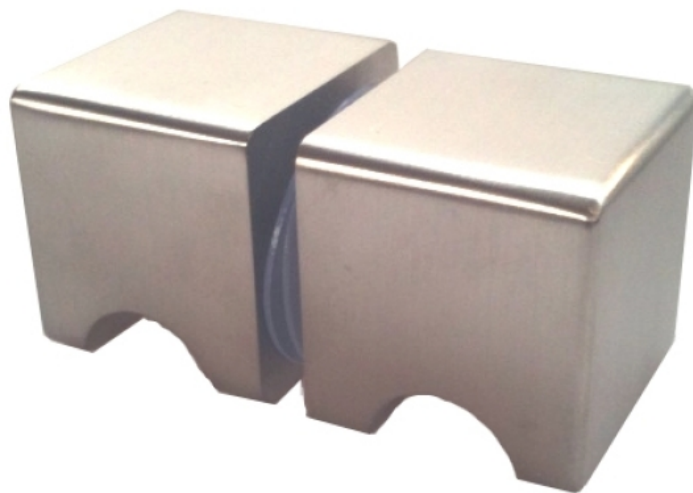

## Duschtürknopf

Material: brass  
Finish: chrome polished  
Mounting: glass assembly (pair)  
Glass thickness: 6 - 10 mm  
Sales unit (SU): Pr  
Unit package: 1.00  
Shape: square  
Measures: 40 x 40 mm  
Glass processing: Glass drill hole : Ø12 mm  
Thread: M6

inkl. Gummidichtungen

**Ø12**