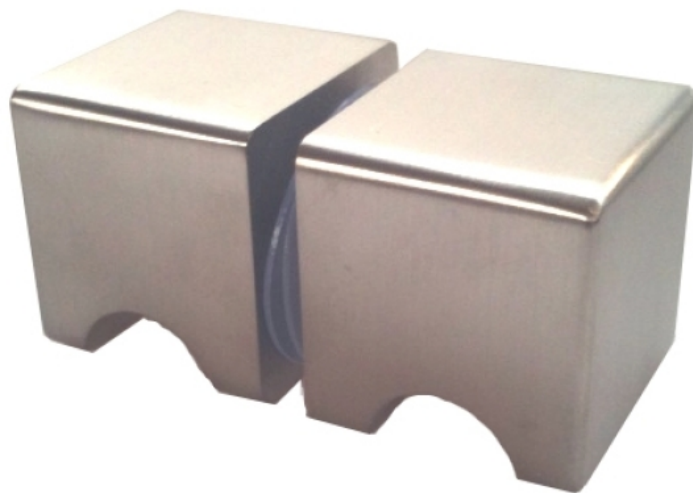

59.49412.02

Duschtürknopf

Material: brass
Finish: matt velour
Mounting: glass assembly (pair)
Glass thickness: 6 - 10 mm
Sales unit (SU): Pr
Unit package: 1.00
Shape: square
Measures: 40 x 40 mm
Glass processing: Glass drill hole : Ø12 mm
Thread: M6

inkl. Gummidichtungen

Ø12