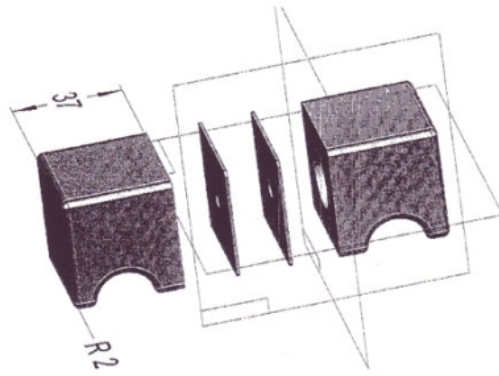

59.49412.02

Duschtürknopf

Material: brass
Finish: matt velour
Mounting: glass assembly (pair)
Glass thickness: 6 - 10 mm
Sales unit (SU): Pr
Unit package: 1.00
Shape: square
Measures: 40 x 40 mm
Glass processing: Glass drill hole : Ø12 mm
Thread: M6

inkl. Gummidichtungen

Ø12