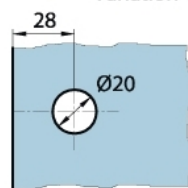

Variante 1
Variation 1