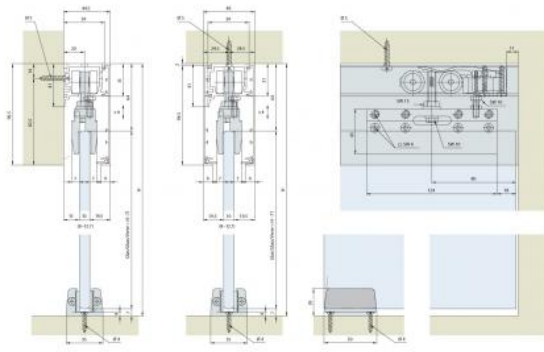

### Clip-Blende zu Combi-Laufschiene, HAWA PORTA 100

Material: aluminium  
Finish: natural anodized EV1  
Sales unit (SU): m  
Unit package: 1.00  
Measures: 94.5 x 9 mm  
Bar length (L): 6000 mm

Clip fascia for combi-track, HAWA PORTA 100, mod. G/GF/GFO, alu anodized, L= 6000 mm