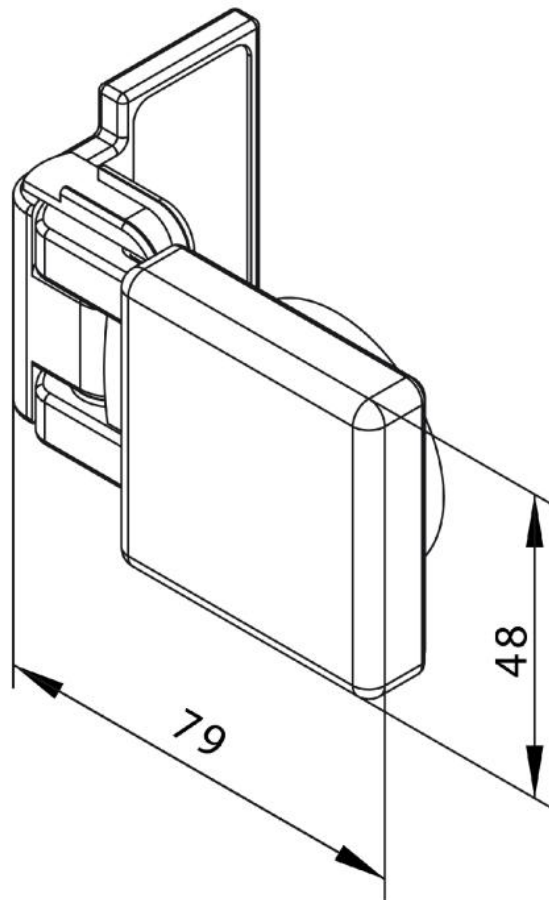

29.70165.01

Duschtürscharnier BO 381

Material: brass
Finish: chrome polished
Mounting: glass/wall 90°
Glass thickness: 6 mm
Sales unit (SU): St
Unit package: 2.00
Shape: square
Carrying capacity: 30 kg/pair

flächenbündige Verschraubung, 90° Öffnungsradius in beide Richtungen

Tür / door

innen /
inside

außen /
outside