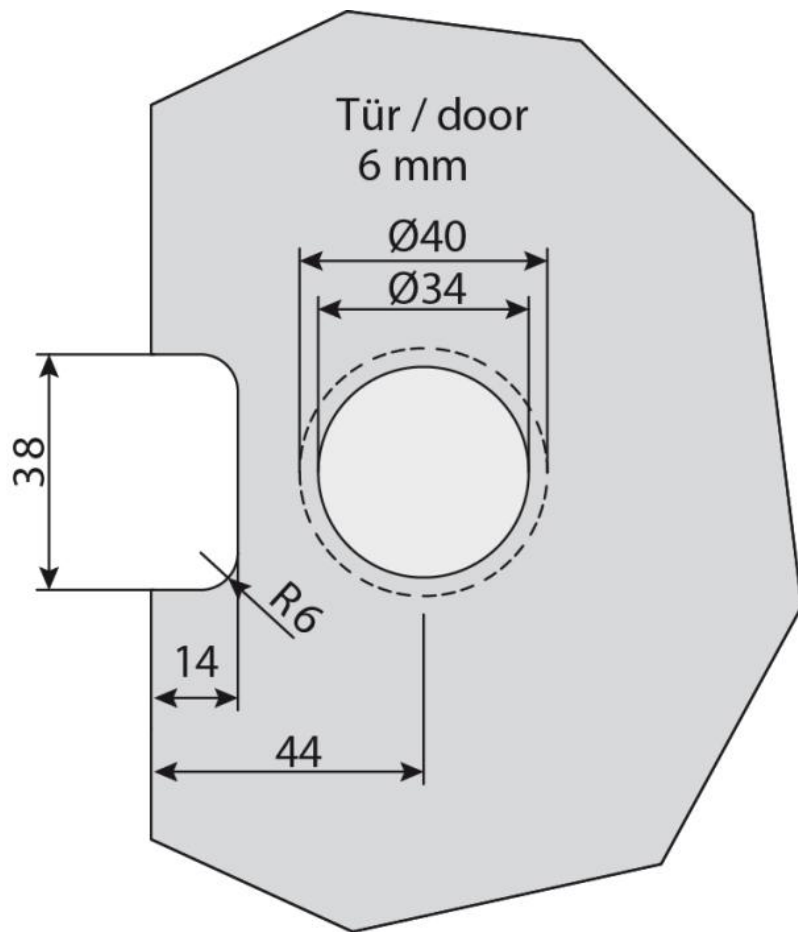

29.70165.01

Duschtürscharnier BO 381

Material: brass
Finish: chrome polished
Mounting: glass/wall 90°
Glass thickness: 6 mm
Sales unit (SU): St
Unit package: 2.00
Shape: square
Carrying capacity: 30 kg/pair

flächenbündige Verschraubung, 90° Öffnungsradius in beide Richtungen

Tür / door

innen /
inside

außen /
outside