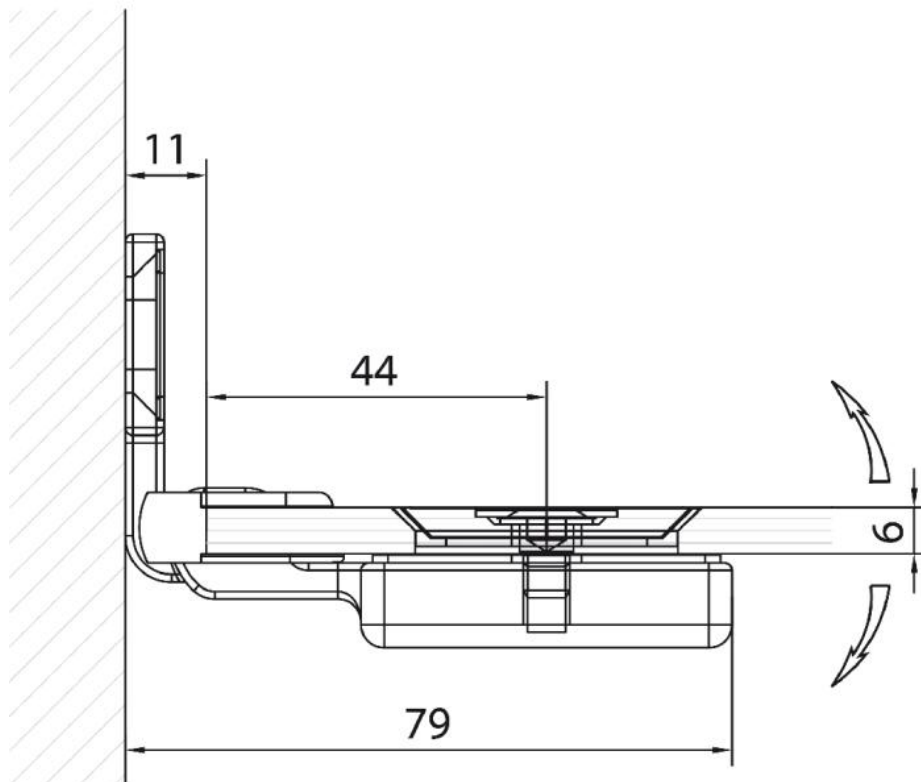

29.70165.01

Duschtürscharnier BO 381

Material: brass
Finish: chrome polished
Mounting: glass/wall 90°
Glass thickness: 6 mm
Sales unit (SU): St
Unit package: 2.00
Shape: square
Carrying capacity: 30 kg/pair

flächenbündige Verschraubung, 90° Öffnungsradius in beide Richtungen

Tür / door

innen /
inside

außen /
outside