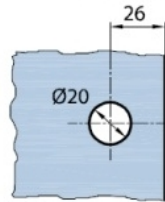

15.06471.01

Flachverbinder Wellness

Material: brass
Finish: chrome polished
Mounting: glass/wall 180°
Glass thickness: 8 mm
Sales unit (SU): St
Unit package: 1.00
Shape: square

Längsverbinder Wellness

Glasbearbeitung // glass machining

Variante 1
Variation 1

Variante 2
Variation 2