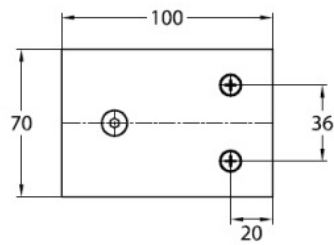

15.06471.01

Flachverbinder Wellness

Material: brass
Finish: chrome polished
Mounting: glass/wall 180°
Glass thickness: 8 mm
Sales unit (SU): St
Unit package: 1.00
Shape: square

Längsverbinder Wellness

Glasbearbeitung // glass machining

Variante 1
Variation 1

Variante 2
Variation 2