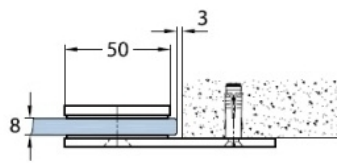

15.06471.01

Flachverbinder Wellness

Material: brass
Finish: chrome polished
Mounting: glass/wall 180°
Glass thickness: 8 mm
Sales unit (SU): St
Unit package: 1.00
Shape: square

Längsverbinder Wellness

Glasbearbeitung // glass machining

Variante 1
Variation 1

Variante 2
Variation 2