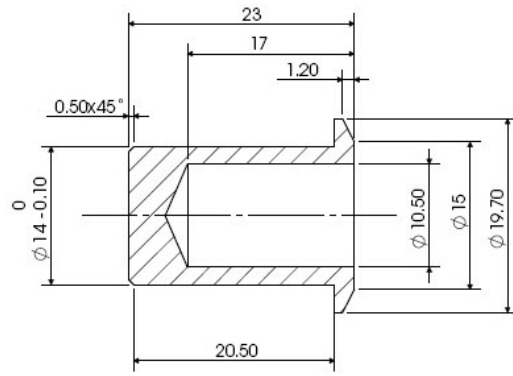

17.14461.16

Hülse für Riegel

Material: inox V2A
Finish: brushed
Sales unit (SU): St
Unit package: 1.00
Measures: 47.5 x 38 mm

für 17.14450.01, 17.14480.01, 17.14460.03

A-A (2 : 1)