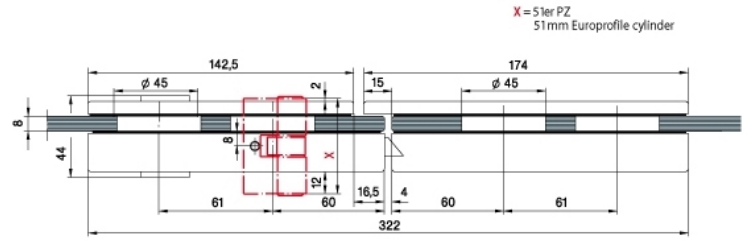

## Gegenkasten Studio Classic

Material: aluminium  
Finish: inox effect  
Mounting: DIN left/right  
Glass thickness: 8 / 10 mm  
Sales unit (SU): St  
Unit package: 1.00  
Shape: square  
Glass processing: Notch

zu Glastürschlösser Studio Classic

X = 51er PZ  
51mm Europrofile cylinder

X = 51er PZ  
51mm Europrofile cylinder