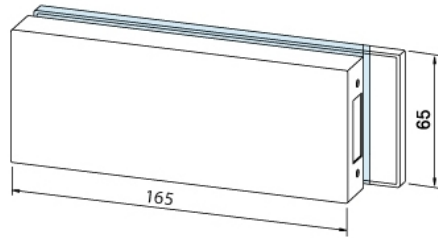

## Gegenkasten Studio Classic

Material: aluminium  
Finish: inox effect  
Mounting: DIN left/right  
Glass thickness: 8 / 10 mm  
Sales unit (SU): St  
Unit package: 1.00  
Shape: square  
Glass processing: Notch

zu Glastürschlösser Studio Classic

X = 51er PZ  
51mm Europrofile cylinder

X = 51er PZ  
51mm Europrofile cylinder