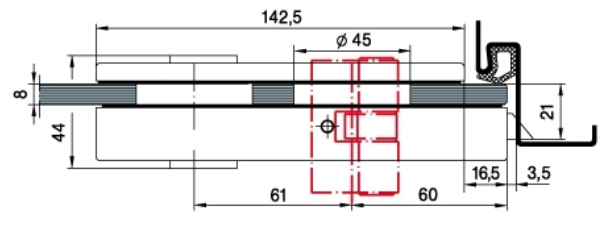

## Gegenkasten Studio Classic

Material: aluminium  
Finish: inox effect  
Mounting: DIN left/right  
Glass thickness: 8 / 10 mm  
Sales unit (SU): St  
Unit package: 1.00  
Shape: square  
Glass processing: Notch

zu Glastürschlösser Studio Classic

X = 51er PZ  
51mm Europrofile cylinder

X = 51er PZ  
51mm Europrofile cylinder