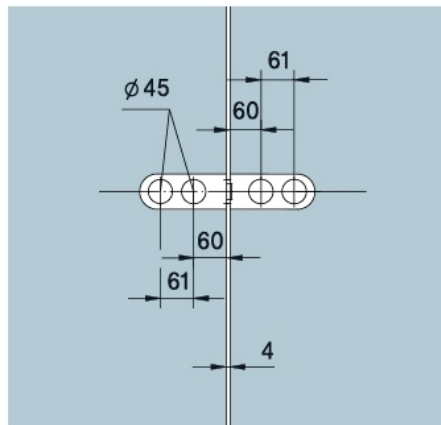

## Gegenkasten Studio Classic

Material: aluminium  
Finish: inox effect  
Mounting: DIN left/right  
Glass thickness: 8 / 10 mm  
Sales unit (SU): St  
Unit package: 1.00  
Shape: square  
Glass processing: Notch

zu Glastürschlösser Studio Classic

X = 51er PZ  
51mm Europrofile cylinder

X = 51er PZ  
51mm Europrofile cylinder