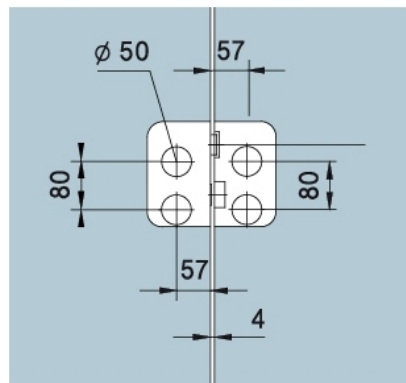

29.11286.24

Junior Office Classic - Gegenkasten

Material: aluminium
Finish: inox effect
Mounting: DIN left
Glass thickness: 8 - 12 mm
Sales unit (SU): St
Unit package: 1.00
Shape: square
Glass processing: Notch

zu Glastürschlösser Junior Office Classic 29.11281.24 / 29.11285.24 / 29.11321.24

X = 51er PZ
51mm Europrofile cylinder

X = 51er PZ
51mm Europrofile cylinder