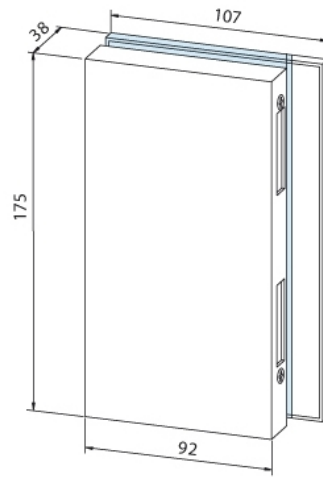

29.11286.24

Junior Office Classic - Gegenkasten

Material: aluminium
Finish: inox effect
Mounting: DIN left
Glass thickness: 8 - 12 mm
Sales unit (SU): St
Unit package: 1.00
Shape: square
Glass processing: Notch

zu Glastürschlösser Junior Office Classic 29.11281.24 / 29.11285.24 / 29.11321.24

X = 51er PZ
51mm Europrofile cylinder

X = 51er PZ
51mm Europrofile cylinder