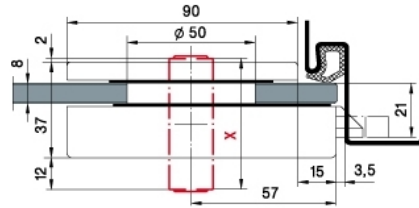

29.11286.24

Junior Office Classic - Gegenkasten

Material: aluminium
Finish: inox effect
Mounting: DIN left
Glass thickness: 8 - 12 mm
Sales unit (SU): St
Unit package: 1.00
Shape: square
Glass processing: Notch

zu Glastürschlösser Junior Office Classic 29.11281.24 / 29.11285.24 / 29.11321.24

X = 51er PZ
51mm Europrofile cylinder

X = 51er PZ
51mm Europrofile cylinder