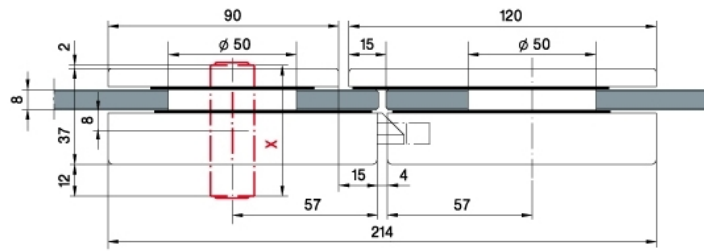

29.11286.24

Junior Office Classic - Gegenkasten

Material: aluminium
Finish: inox effect
Mounting: DIN left
Glass thickness: 8 - 12 mm
Sales unit (SU): St
Unit package: 1.00
Shape: square
Glass processing: Notch

zu Glastürschlösser Junior Office Classic 29.11281.24 / 29.11285.24 / 29.11321.24

X = 51er PZ
51mm Europrofile cylinder

X = 51er PZ
51mm Europrofile cylinder