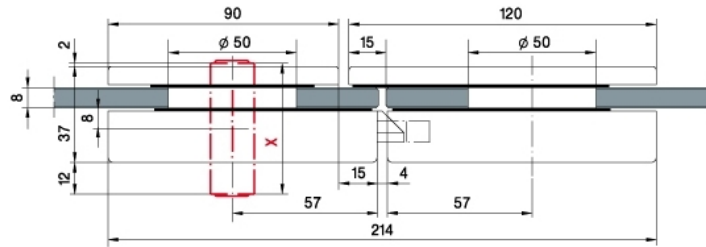

### Junior Office Classic - Gegenkasten

Material: aluminium  
Finish: natural anodized EV1  
Mounting: DIN right  
Glass thickness: 8 - 12 mm  
Sales unit (SU): St  
Unit package: 1.00  
Shape: square  
Glass processing: Notch

zu Glastürschlösser Junior Office Classic 29.11280.22 / 29.11284.22 / 29.11320.22

X = 51er PZ  
51 mm Europrofile cylinder

X = 51er PZ  
51 mm Europrofile cylinder