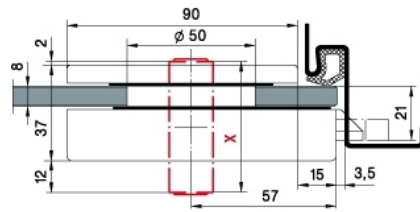

### Junior Office Classic - Gegenkasten

Material: aluminium  
Finish: natural anodized EV1  
Mounting: DIN right  
Glass thickness: 8 - 12 mm  
Sales unit (SU): St  
Unit package: 1.00  
Shape: square  
Glass processing: Notch

zu Glastürschlösser Junior Office Classic 29.11280.22 / 29.11284.22 / 29.11320.22

X = 51er PZ  
51 mm Europrofile cylinder

X = 51er PZ  
51 mm Europrofile cylinder