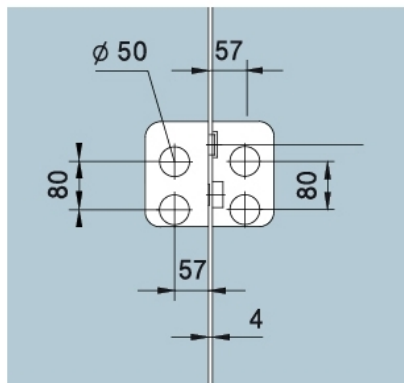

### Junior Office Classic - Gegenkasten

Material: aluminium  
Finish: natural anodized EV1  
Mounting: DIN right  
Glass thickness: 8 - 12 mm  
Sales unit (SU): St  
Unit package: 1.00  
Shape: square  
Glass processing: Notch

zu Glastürschlösser Junior Office Classic 29.11280.22 / 29.11284.22 / 29.11320.22

X = 51er PZ  
51 mm Europrofile cylinder

X = 51er PZ  
51 mm Europrofile cylinder