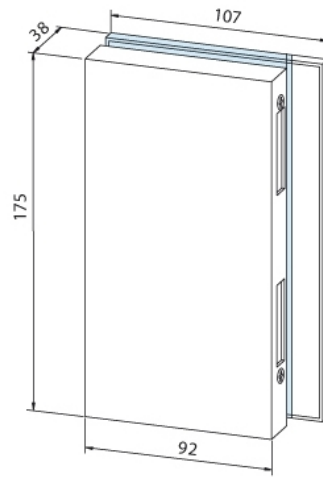

### Junior Office Classic - Gegenkasten

Material: aluminium  
Finish: natural anodized EV1  
Mounting: DIN right  
Glass thickness: 8 - 12 mm  
Sales unit (SU): St  
Unit package: 1.00  
Shape: square  
Glass processing: Notch

zu Glastürschlösser Junior Office Classic 29.11280.22 / 29.11284.22 / 29.11320.22

X = 51er PZ  
51 mm Europrofile cylinder

X = 51er PZ  
51 mm Europrofile cylinder