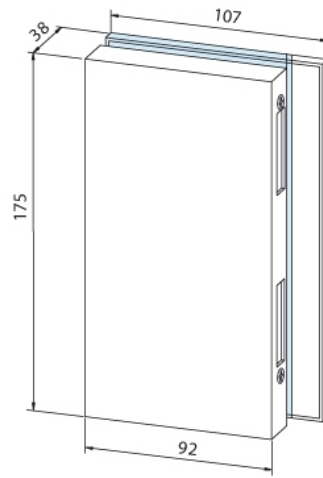

29.11287.24

Junior Office Classic - Gegenkasten

Material: aluminium
Finish: inox effect
Mounting: DIN right
Glass thickness: 8 - 12 mm
Sales unit (SU): St
Unit package: 1.00
Shape: square
Glass processing: Notch

zu Glastürschlösser Junior Office Classic 29.11280.24 / 29.11284.24 / 29.11320.24

X = 51er PZ
51mm Europrofile cylinder

X = 51er PZ
51mm Europrofile cylinder