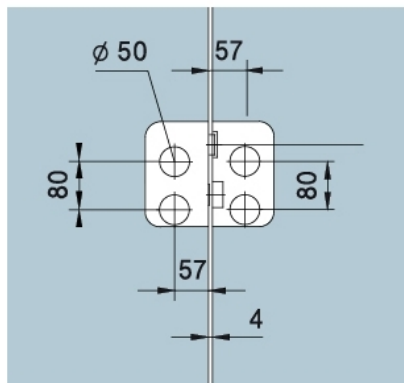

29.11287.24

Junior Office Classic - Gegenkasten

Material: aluminium
Finish: inox effect
Mounting: DIN right
Glass thickness: 8 - 12 mm
Sales unit (SU): St
Unit package: 1.00
Shape: square
Glass processing: Notch

zu Glastürschlösser Junior Office Classic 29.11280.24 / 29.11284.24 / 29.11320.24

X = 51er PZ
51mm Europrofile cylinder

X = 51er PZ
51mm Europrofile cylinder