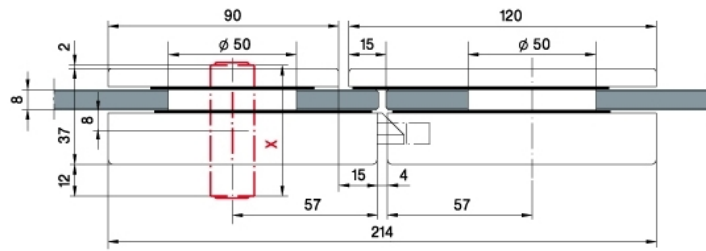

29.11287.24

Junior Office Classic - Gegenkasten

Material: aluminium
Finish: inox effect
Mounting: DIN right
Glass thickness: 8 - 12 mm
Sales unit (SU): St
Unit package: 1.00
Shape: square
Glass processing: Notch

zu Glastürschlösser Junior Office Classic 29.11280.24 / 29.11284.24 / 29.11320.24

X = 51er PZ
51mm Europrofile cylinder

X = 51er PZ
51mm Europrofile cylinder