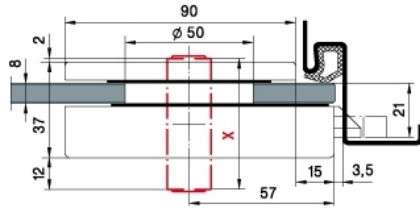

29.11287.24

Junior Office Classic - Gegenkasten

Material: aluminium
Finish: inox effect
Mounting: DIN right
Glass thickness: 8 - 12 mm
Sales unit (SU): St
Unit package: 1.00
Shape: square
Glass processing: Notch

zu Glastürschlösser Junior Office Classic 29.11280.24 / 29.11284.24 / 29.11320.24

X = 51er PZ
51mm Europrofile cylinder

X = 51er PZ
51mm Europrofile cylinder