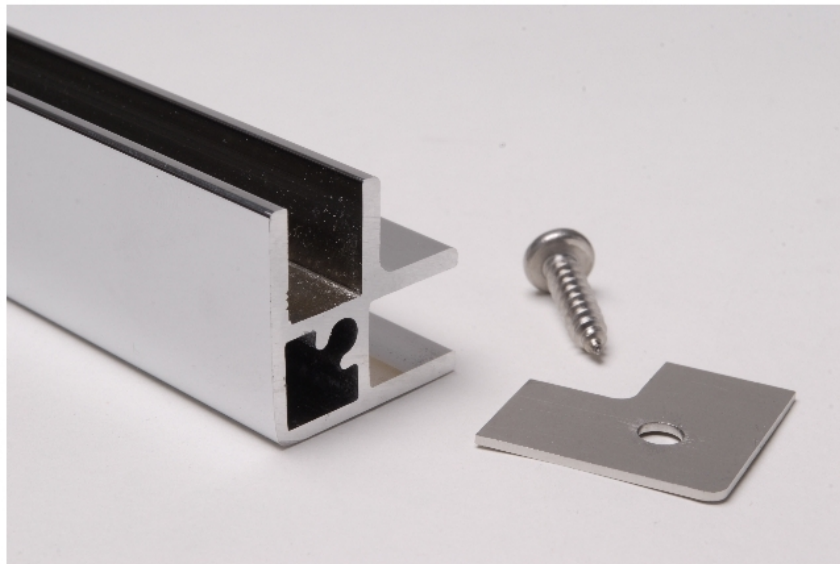

61.46003.21

Angle profile for walk-in shower

Material: aluminium
Finish: chrome effect
Mounting: ceiling assembly
Glass thickness: 8 - 8.76 mm
Sales unit (SU): St
Unit package: 1.00
Shape: square
Bar length (L): 2300 mm

simple and quick assembly, suitable for art. No. 61.46001, end piece is included in delivery

Angle U9